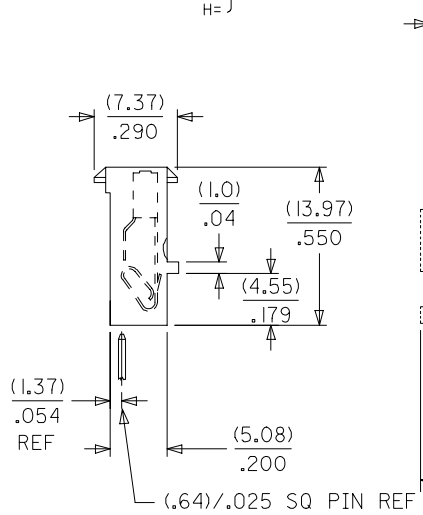

NO. OF CKTS  
SLOT I.D.  
A= }  
F= } SEE NOTE 8  
H= }

VOID TYPE  
A=TERMINAL AND MOLDED IN  
B=MOLDED IN ONLY  
BLANK = NONE

VOID LOCATION  
NUMBER = CIRCUIT VOIDED  
MULTIPLE VOIDS START WITH 51  
BLANK = NONE

TERMINAL  
A=7691  
B=41138  
C=41512

PLATING

NOTES

- MATERIAL: UNFILLED NYLON, UL94V-2, MOLDED MATERIAL (CLEAR)
- FINISH:
  - (102) OVERALL TIN: (0.00508)/.000200 MIN OVER (0.00254)/.000100 MIN COPPER.
  - (208) SELECT GOLD: (0.00038)/.000015 MIN, \* SELECT TIN: (0.00254)/.000100 MIN, OVERALL NICKEL UNDERPLATE: (0.00127)/.000050 MIN.
  - (228) SELECT GOLD: (0.00076)/.000030 MIN, \* SELECT TIN: (0.00254)/.000100 MIN, OVERALL NICKEL UNDERPLATE: (0.00127)/.000050 MIN.
  - (501) OVERALL GOLD: (0.00051)/.000020 MIN OVER (0.00076)/.000030 MIN NICKEL
  - (502) OVERALL GOLD: (0.00051)/.000020 MIN OVER (0.00127)/.000050 MIN NICKEL.
  - (503) OVERALL GOLD: (0.00076)/.000030 MIN OVER (0.00127)/.000050 MIN NICKEL.
  - (P909) OVERALL TIN: (0.00254)/.000100 MIN. \*THE PRIMARY SHIPPING CARTON WILL BE LABELED COMPLIANT TO RoHS DIRECTIVE 2002/95/EC AND ELV ANNEX II OF DIRECTIVE 2000/53/EC\*. CARTONS WITHOUT THIS LABEL MAY CONTAIN PRODUCT WITH TIN/LEAD PLATINGS.
- PRODUCT SPECIFICATION: PS-7720-001
- PACKAGING: BULK PK-7720-001 SEE CHART
- THESE HOUSINGS ARE FOR USE WITH SINGLE 22 AWG WIRE TERMINATION ONLY
- COLOR STRIPE TO RUN LENGTH OF RIB AS SHOWN (SEE CHART FOR COLOR)
- SEE APPLICATION SPEC SMES-7720-0002 FOR ADDITIONAL INFORMATION.
- WIRE SPECIFICATIONS: SEE SMES-7720-0002 (INSUL. DIA (1.52)/.060 MAX)
  - SLOT SIZE A FOR USE WITH: 26 AWG SOLID, STRANDED TINNED
  - 28 AWG SOLID, STRANDED TINNED, AND STRANDED TOPCOAT
  - SLOT SIZE H FOR USE WITH: 24 AWG SOLID, STRANDED TINNED, AND STRANDED TOPCOAT
  - 26 AWG STRANDED TOPCOAT
  - SLOT SIZE F FOR USE WITH: 22 AWG STRANDED TINNED
- THIS PART CONFORMS TO CLASS B REQUIREMENTS OF COSMETIC SPECIFICATION PS-45499-002.