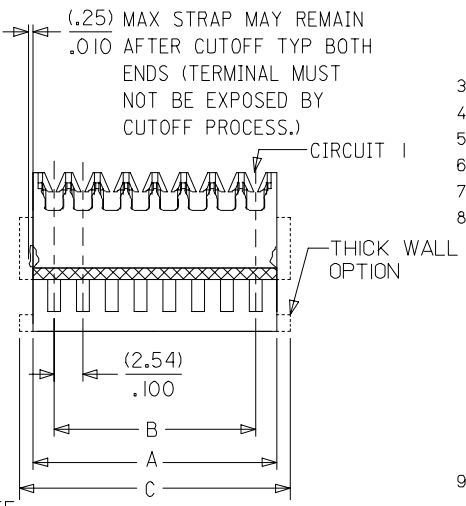

TERMINAL  
A=7691  
B=41138  
C=41512

PLATING

NOTES

- MATERIAL: UNFILLED NYLON, UL94V-2, MOLDED MATERIAL (CLEAR)
- FINISH:
  - (102) OVERALL TIN: (0.00508)/.000200 MIN OVER (0.00254)/.000100 MIN COPPER.
  - (208) SELECT GOLD: (0.00038)/.000015 MIN, \* SELECT TIN: (0.00254)/.000100 MIN, OVERALL NICKEL UNDERPLATE: (0.00127)/.000050 MIN.
  - (228) SELECT GOLD: (0.00076)/.000030 MIN, \* SELECT TIN: (0.00254)/.000100 MIN, OVERALL NICKEL UNDERPLATE: (0.00127)/.000050 MIN.
  - (501) OVERALL GOLD: (0.00051)/.000020 MIN OVER (0.00076)/.000030 MIN NICKEL
  - (502) OVERALL GOLD: (0.00051)/.000020 MIN OVER (0.00127)/.000050 MIN NICKEL.
  - (503) OVERALL GOLD: (0.00076)/.000030 MIN OVER (0.00127)/.000050 MIN NICKEL.
  - (P909) OVERALL TIN: (0.00254)/.000100 MIN. \*THE PRIMARY SHIPPING CARTON WILL BE LABELED COMPLIANT TO RoHS DIRECTIVE 2002/95/EC AND ELV ANNEX II OF DIRECTIVE 2000/53/EC\*. CARTONS WITHOUT THIS LABEL MAY CONTAIN PRODUCT WITH TIN/LEAD PLATINGS.
- PRODUCT SPECIFICATION: PS-7720-001
- PACKAGING: BULK PK-7720-001 SEE CHART
- THESE HOUSINGS ARE FOR USE WITH SINGLE 22 AWG WIRE TERMINATION ONLY
- COLOR STRIPE TO RUN LENGTH OF RIB AS SHOWN (SEE CHART FOR COLOR)
- SEE APPLICATION SPEC SMES-7720-0002 FOR ADDITIONAL INFORMATION.
- WIRE SPECIFICATIONS: SEE SMES-7720-0002 (INSUL. DIA (1.52)/.060 MAX)
  - SLOT SIZE A FOR USE WITH: 26 AWG SOLID, STRANDED TINNED
  - 28 AWG SOLID, STRANDED TINNED, AND STRANDED TOPCOAT
  - SLOT SIZE H FOR USE WITH: 24 AWG SOLID, STRANDED TINNED, AND STRANDED TOPCOAT
  - 26 AWG STRANDED TOPCOAT
  - SLOT SIZE F FOR USE WITH: 22 AWG STRANDED TINNED
- THIS PART CONFORMS TO CLASS B REQUIREMENTS OF COSMETIC SPECIFICATION PS-45499-002.